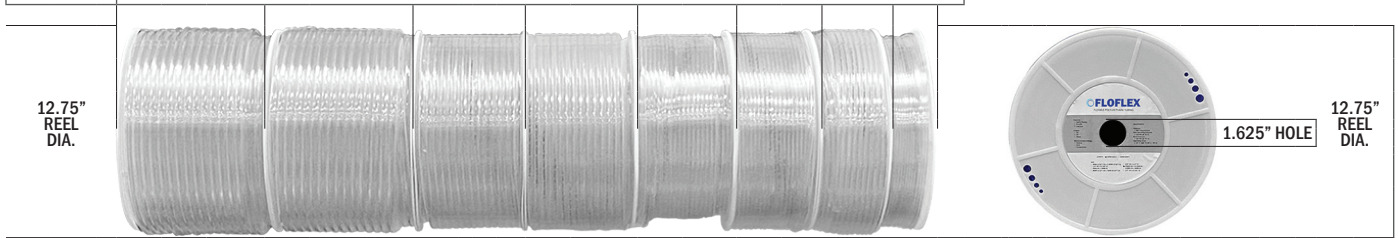

## HOW TO ORDER

PART NUMBER	TUBE SIZE	LENGTH
<b>INCH SIZES</b>		
FLEX-532-__-200M	5/32" OD X 3/32" ID	200M
FLEX-14-__-200M	1/4" OD X 0.160" ID	200M
FLEX-516-__-100M	5/16" OD X 0.197" ID	100M
FLEX-38-__-100M	3/8" OD X 0.245" ID	100M
FLEX-12-__-100M	1/2" OD X .320" ID	100M

PLEASE COMPLETE THE PART NUMBER WITH THE COLOR CODE BELOW

<b>COLOR CODES</b>
<p>NB = BLUE, BK = BLACK, C = CLEAR</p> <p>EXAMPLE: FLEX-14-NB-200M = 200 METER ROLL OF 1/4" OD BLUE</p>

Our world-class tubing is ideal for a wide variety of purposes. We pride ourselves on its high degree of flexibility which makes it easy to use and install. Our tubing is durable and dependable which allows it to thrive in demanding environments such as automation, food and beverage and medical applications.

# REELS

The Reels tubing program offers top of the line Floflex polyurethane tubing in same diameter sturdy plastic reels. Because the reel diameter is the same, Floflex tubing is easier to store, organize and use than tubing that comes on cardboard or various sized reels.

### REEL DIMENSIONS

TUBE SIZE	12MM O.D.	1/2" O.D.	10MM O.D.	3/8" O.D.	5/16" (8MM) O.D.	6MM O.D.	1/4" O.D.	5/32" (4MM) O.D.
REEL WIDTH	8.5"	9.25"	6.5"	6.25"	4.25"	4.75"	5.25"	2.5"
REEL DIA.	12.75"							