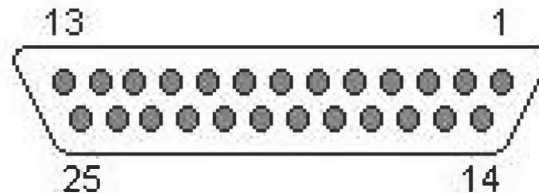

25 PIN SUB D PIN-OUT COLOR CODE

25-15-90 = 15' CABLE

25-30-90 = 30' CABLE

Pin #	Color	Pin #	Color
1	Black	14	White/Brown
2	White	15	Red/White
3	Red	16	White/Red
4	Green	17	Green/White
5	Orange	18	White/Green
6	Yellow	19	Orange/White
7	Blue	20	White/Orange
8	Brown	21	Blue/White
9	Lt. Green	22	White/Blue
10	Pink	23	Brown/White
11	Purple	24	White/Black
12	Gray	25	Green/Yellow
13	Black/White		