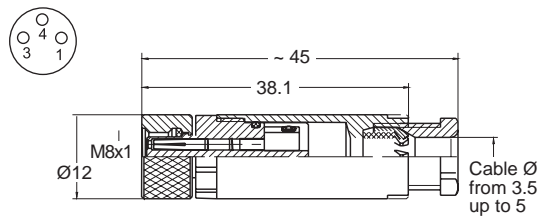

ALL DIMENSIONS ARE IN MILLIMETERS UNLESS OTHERWISE NOTED

12mm Female Molded Locking Connector
 250V AC/DC 4 Amps max.

Order part number

- RC12S-F0M030120 (3 pin / 2m)
- RC12S-F0M030150 (3 pin / 5m)

12mm Male x 12mm Female Molded Locking Cable
 250V AC/DC 4 Amps max.

12mm Male Field Wireable Connector
 250V AC/DC 3 Amps max.

Order part number

- RC12B-M0F0400 (4 pin / 4-6mm cable dia.)
- RC12B-M0F0401 (4 pin / 6-8mm cable dia.)

B
T
Y
P
E

Dimensional Data

ALL DIMENSIONS ARE IN MILLIMETERS UNLESS OTHERWISE NOTED

8mm Female Molded Locking Connector 120V AC/DC 4 Amps max.

Order part number

RC08S-F0M030120 (3 pin / 2m)

RC08S-F0M030150 (3 pin / 5m)

RC08S-F0M040120 (4 pin / 2m)

RC08S-F0M040150 (4 pin / 5m)

12mm Male x 8mm Female Molded Locking Cable 120V AC/DC 4 Amps max.

N/C on Pin 2

Order part number

RCA-12SM00-08SF0031 (3 pin / 1m)

RCA-12SM00-08SF0032 (3 pin / 2m)

8mm Female Field Wireable Connector 120V AC/DC 4 Amps max.

Order part number

RC08B-F0F0330 (3 pin)

8mm Male Field Wireable Connector 120V AC/DC 4 Amps max.