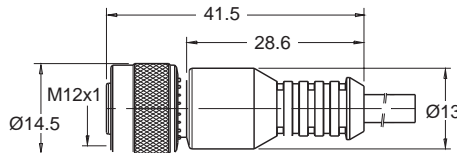

ALL DIMENSIONS ARE IN MILLIMETERS UNLESS OTHERWISE NOTED

12mm Female Molded Locking Connector
 250V AC/DC 4 Amps max.

Order part number

- RC12S-F0M030120 (3 pin / 2m)
- RC12S-F0M030150 (3 pin / 5m)

12mm Male x 12mm Female Molded Locking Cable
 250V AC/DC 4 Amps max.

Order part number

- RCA-12SM00-12SF0041 (4 pin / 1m)
- RCA-12SM00-12SF0042 (4 pin / 2m)

12mm Female Field Wireable Connector
 250V AC/DC 3 Amps max.

Order part number

- RC12B-F0F0400 (4 pin / 4-6mm cable dia.)
- RC12B-F0F0401 (4 pin / 6-8mm cable dia.)

12mm Male Field Wireable Connector
 250V AC/DC 3 Amps max.

Order part number

- RC12B-M0F0400 (4 pin / 4-6mm cable dia.)
- RC12B-M0F0401 (4 pin / 6-8mm cable dia.)

B
T
Y
P
E

Dimensional Data

ALL DIMENSIONS ARE IN MILLIMETERS UNLESS OTHERWISE NOTED

8mm Female Molded Locking Connector 120V AC/DC 4 Amps max.

Order part number

RC08S-F0M030120 (3 pin / 2m)

RC08S-F0M030150 (3 pin / 5m)

RC08S-F0M040120 (4 pin / 2m)

RC08S-F0M040150 (4 pin / 5m)

12mm Male x 8mm Female Molded Locking Cable 120V AC/DC 4 Amps max.