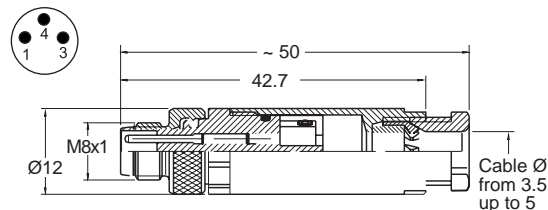

ALL DIMENSIONS ARE IN MILLIMETERS UNLESS OTHERWISE NOTED

12mm Female Molded Locking Connector
 250V AC/DC 4 Amps max.

Order part number

- RC12S-F0M030120 (3 pin / 2m)
- RC12S-F0M030150 (3 pin / 5m)

12mm Male x 12mm Female Molded Locking Cable
 250V AC/DC 4 Amps max.

12mm Male Field Wireable Connector
 250V AC/DC 3 Amps max.

Order part number

- RC12B-M0F0400 (4 pin / 4-6mm cable dia.)
- RC12B-M0F0401 (4 pin / 6-8mm cable dia.)

B
T
Y
P
E

Dimensional Data

ALL DIMENSIONS ARE IN MILLIMETERS UNLESS OTHERWISE NOTED

8mm Female Molded Locking Connector 120V AC/DC 4 Amps max.

Order part number

RC08S-F0M030120 (3 pin / 2m)

RC08S-F0M030150 (3 pin / 5m)

RC08S-F0M040120 (4 pin / 2m)

RC08S-F0M040150 (4 pin / 5m)

12mm Male x 8mm Female Molded Locking Cable 120V AC/DC 4 Amps max.

N/C on Pin 2

Order part number

RCA-12SM00-08SF0031 (3 pin / 1m)

RCA-12SM00-08SF0032 (3 pin / 2m)

8mm Female Field Wireable Connector 120V AC/DC 4 Amps max.

Order part number

RC08B-F0F0330 (3 pin)

8mm Male Field Wireable Connector 120V AC/DC 4 Amps max.