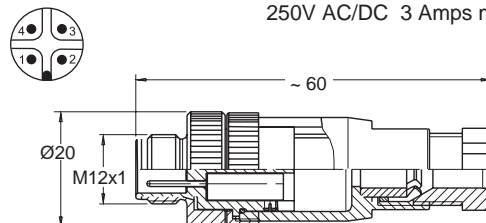

ALL DIMENSIONS ARE IN MILLIMETERS UNLESS OTHERWISE NOTED

12mm Female Molded Locking Connector
 250V AC/DC 4 Amps max.

Order part number

- RC12S-F0M030120 (3 pin / 2m)
- RC12S-F0M030150 (3 pin / 5m)

12mm Male x 12mm Female Molded Locking Cable
 250V AC/DC 4 Amps max.

Order part number

- RCA-12SM00-12SF0041 (4 pin / 1m)
- RCA-12SM00-12SF0042 (4 pin / 2m)

12mm Female Field Wireable Connector
 250V AC/DC 3 Amps max.

Order part number

- RC12B-F0F0400 (4 pin / 4-6mm cable dia.)
- RC12B-F0F0401 (4 pin / 6-8mm cable dia.)

12mm Male Field Wireable Connector
 250V AC/DC 3 Amps max.

Order part number

- RC12B-M0F0400 (4 pin / 4-6mm cable dia.)
- RC12B-M0F0401 (4 pin / 6-8mm cable dia.)

B
T
Y
P
E

Dimensional Data

ALL DIMENSIONS ARE IN MILLIMETERS UNLESS OTHERWISE NOTED

8mm Female Molded Locking Connector 120V AC/DC 4 Amps max.

Order part number

RC08S-F0M030120 (3 pin / 2m)

RC08S-F0M030150 (3 pin / 5m)

RC08S-F0M040120 (4 pin / 2m)

RC08S-F0M040150 (4 pin / 5m)

12mm Male x 8mm Female Molded Locking Cable 120V AC/DC 4 Amps max.