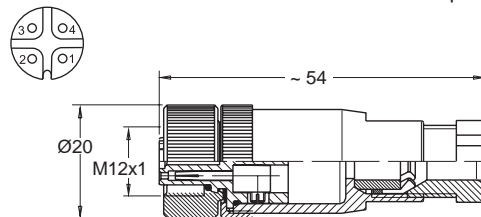

ALL DIMENSIONS ARE IN MILLIMETERS UNLESS OTHERWISE NOTED

12mm Female Molded Locking Connector
 250V AC/DC 4 Amps max.

Order part number

- RC12S-F0M030120 (3 pin / 2m)
- RC12S-F0M030150 (3 pin / 5m)

12mm Male x 12mm Female Molded Locking Cable
 250V AC/DC 4 Amps max.

Order part number

- RCA-12SM00-12SF0041 (4 pin / 1m)
- RCA-12SM00-12SF0042 (4 pin / 2m)

12mm Female Field Wireable Connector
 250V AC/DC 3 Amps max.

Order part number

- RC12B-F0F0400 (4 pin / 4-6mm cable dia.)
- RC12B-F0F0401 (4 pin / 6-8mm cable dia.)

12mm Male Field Wireable Connector
 250V AC/DC 3 Amps max.

Order part number

- RC12B-M0F0400 (4 pin / 4-6mm cable dia.)
- RC12B-M0F0401 (4 pin / 6-8mm cable dia.)

B
T
Y
P
E

Dimensional Data

ALL DIMENSIONS ARE IN MILLIMETERS UNLESS OTHERWISE NOTED

N/C on Pin 2

Order part number

RCA-12SM00-08SF0031 (3 pin / 1m)

RCA-12SM00-08SF0032 (3 pin / 2m)

8mm Female Field Wireable Connector 120V AC/DC 4 Amps max.

Order part number

RC08B-F0F0330 (3 pin)

8mm Male Field Wireable Connector 120V AC/DC 4 Amps max.