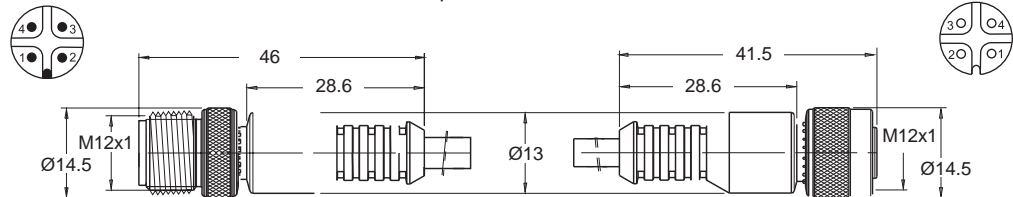

ALL DIMENSIONS ARE IN MILLIMETERS UNLESS OTHERWISE NOTED

12mm Female Molded Locking Connector
 250V AC/DC 4 Amps max.

Order part number

- RC12S-F0M030120 (3 pin / 2m)
- RC12S-F0M030150 (3 pin / 5m)

12mm Male x 12mm Female Molded Locking Cable
 250V AC/DC 4 Amps max.

Order part number

- RCA-12SM00-12SF0041 (4 pin / 1m)
- RCA-12SM00-12SF0042 (4 pin / 2m)

12mm Female Field Wireable Connector
 250V AC/DC 3 Amps max.

Order part number

- RC12B-F0F0400 (4 pin / 4-6mm cable dia.)
- RC12B-F0F0401 (4 pin / 6-8mm cable dia.)

12mm Male Field Wireable Connector
 250V AC/DC 3 Amps max.

Order part number

- RC12B-M0F0400 (4 pin / 4-6mm cable dia.)
- RC12B-M0F0401 (4 pin / 6-8mm cable dia.)

B
T
Y
P
E

Dimensional Data

ALL DIMENSIONS ARE IN MILLIMETERS UNLESS OTHERWISE NOTED

8mm Female Molded Locking Connector 120V AC/DC 4 Amps max.

Order part number

RC08S-F0M030120 (3 pin / 2m)

RC08S-F0M030150 (3 pin / 5m)

RC08S-F0M040120 (4 pin / 2m)

RC08S-F0M040150 (4 pin / 5m)

12mm Male x 8mm Female Molded Locking Cable 120V AC/DC 4 Amps max.