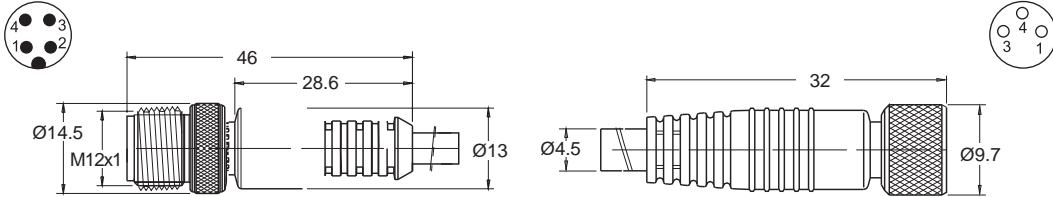

ALL DIMENSIONS ARE IN MILLIMETERS UNLESS OTHERWISE NOTED

12mm Female Molded Locking Connector
 250V AC/DC 4 Amps max.

Order part number

- RC12S-F0M030120 (3 pin / 2m)
- RC12S-F0M030150 (3 pin / 5m)

12mm Male x 12mm Female Molded Locking Cable
 250V AC/DC 4 Amps max.

12mm Male Field Wireable Connector
 250V AC/DC 3 Amps max.

Order part number

- RC12B-M0F0400 (4 pin / 4-6mm cable dia.)
- RC12B-M0F0401 (4 pin / 6-8mm cable dia.)

B
T
Y
P
E

Dimensional Data

ALL DIMENSIONS ARE IN MILLIMETERS UNLESS OTHERWISE NOTED

8mm Female Molded Locking Connector 120V AC/DC 4 Amps max.

Order part number

RC08S-F0M030120 (3 pin / 2m)

RC08S-F0M030150 (3 pin / 5m)

RC08S-F0M040120 (4 pin / 2m)

RC08S-F0M040150 (4 pin / 5m)

12mm Male x 8mm Female Molded Locking Cable 120V AC/DC 4 Amps max.

N/C on Pin 2

Order part number

RCA-12SM00-08SF0031 (3 pin / 1m)

RCA-12SM00-08SF0032 (3 pin / 2m)

8mm Female Field Wireable Connector 120V AC/DC 4 Amps max.

Order part number

RC08B-F0F0330 (3 pin)

8mm Male Field Wireable Connector 120V AC/DC 4 Amps max.