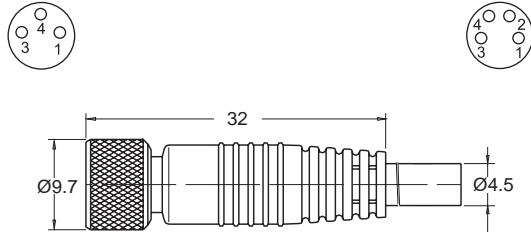

ALL DIMENSIONS ARE IN MILLIMETERS UNLESS OTHERWISE NOTED

12mm Female Molded Locking Connector
 250V AC/DC 4 Amps max.

Order part number

- RC12S-F0M030120 (3 pin / 2m)
- RC12S-F0M030150 (3 pin / 5m)

12mm Male x 12mm Female Molded Locking Cable
 250V AC/DC 4 Amps max.

Order part number

- RCA-12SM00-12SF0041 (4 pin / 1m)
- RCA-12SM00-12SF0042 (4 pin / 2m)

12mm Female Field Wireable Connector
 250V AC/DC 3 Amps max.

Order part number

- RC12B-F0F0400 (4 pin / 4-6mm cable dia.)
- RC12B-F0F0401 (4 pin / 6-8mm cable dia.)

12mm Male Field Wireable Connector
 250V AC/DC 3 Amps max.

Order part number

- RC12B-M0F0400 (4 pin / 4-6mm cable dia.)
- RC12B-M0F0401 (4 pin / 6-8mm cable dia.)

B
T
Y
P
E

Dimensional Data

ALL DIMENSIONS ARE IN MILLIMETERS UNLESS OTHERWISE NOTED

8mm Female Molded Locking Connector 120V AC/DC 4 Amps max.

Order part number

RC08S-F0M030120 (3 pin / 2m)

RC08S-F0M030150 (3 pin / 5m)

RC08S-F0M040120 (4 pin / 2m)

RC08S-F0M040150 (4 pin / 5m)

12mm Male x 8mm Female Molded Locking Cable 120V AC/DC 4 Amps max.